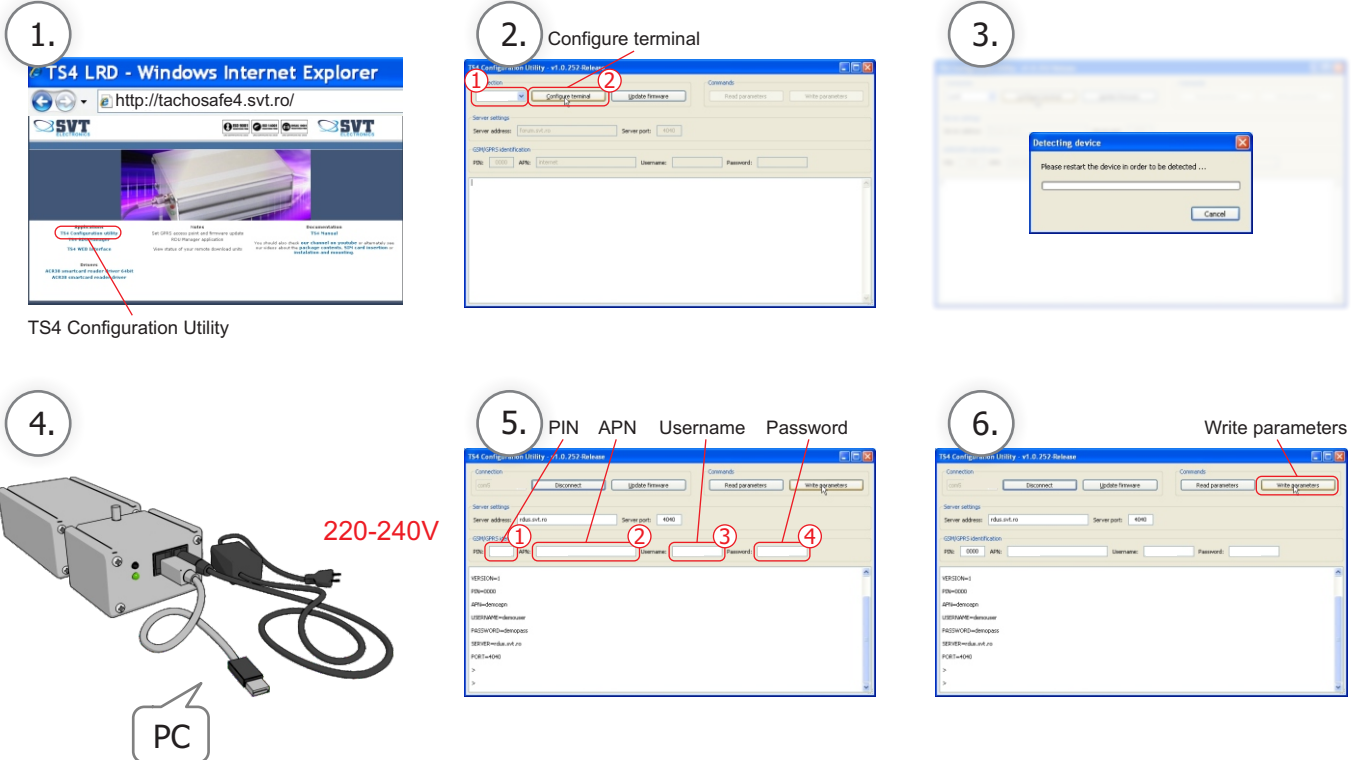

# TachoSAFE GPRS

## Inserting the SIM card

Warning: Choose appropriate dataplan for your SIM

## Configuration of the TS RDU GPRS

Use with Stoneridge 7.3 or later or VDO 1.4 or later and enable CAN "C" download